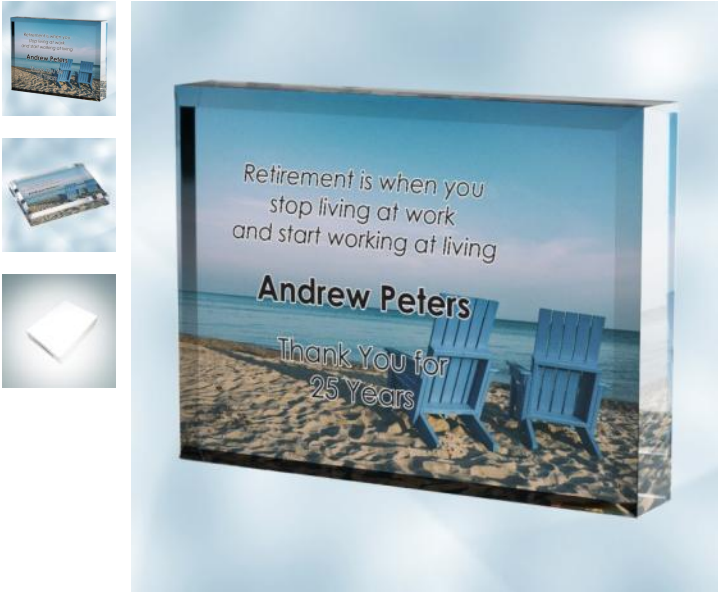

# Color Photo Imprinted Acrylic Rectangle Paper

Material Acrylic Imprint Method Color Photo Imprint

SKU	Dimension (H x W x D)	Imprint Area	Wt. (lb)
NA 200280D	3" x 4" x 3/4"	3" x 4"	1.0