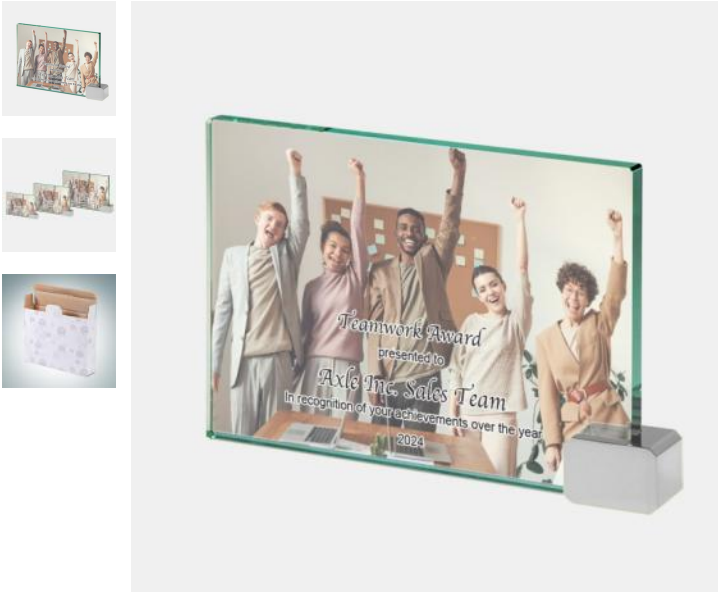

Color Photo Imprinted Jade Achievement Award

Material Jade Glass, Metal **Imprint Method** Color Photo Imprint

	SKU	Dimension (H x W x D)	Imprint Area	Wt. (lb)
S	120171D	4" x 6" x 1/2"	4" x 5"	1.5
M	120172D	5" x 7" x 1/2"	5" x 6"	2.1
L	120173D	6" x 8" x 1/2"	6" x 7"	2.5

PRICING

No Setup Fee Free Personalization for one logo and texts; Free Proof if vector art provided; Packaging as shown included.

Size	SKU	12	25	50	100+(4C)
S	120171D	\$58.75	\$57.28	\$55.81	\$52.88
M	120172D	\$65.95	\$64.30	\$62.65	\$59.35
L	120173D	\$77.94	\$75.99	\$74.04	\$70.14

*Less than minimum charge \$50(G) will be applied if the order qty per sku is under first column quantity

DESCRIPTION

Honor corporate excellence and celebrate milestone achievements with this Color Photo Imprinted Jade Achievement Award with Chrome Rectangle, available in three sizes. Personalize this piece by engraving the recipient name, company logo, and award details such as Years of Service, Retirement, Sales Achievements, and Leadership Recognition with our free high-quality personalization and engraving services.